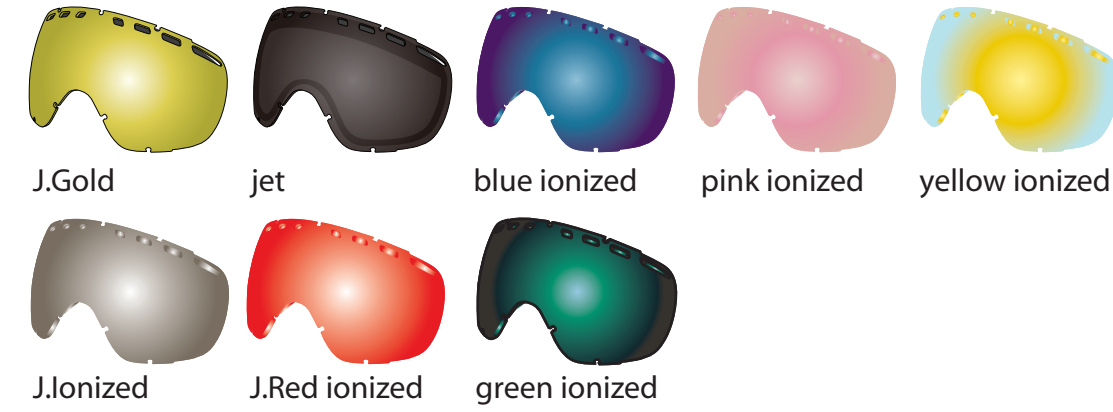

**GOGGLE DETAILS**

	COLOR / USE	
LENS	-----	
FRAME	-----	
PATCH	-----	
STRAP	-----	

**APX**

NOT TO SCALE

**FRAME**

FRONT VIEW

BOTTOM VIEW