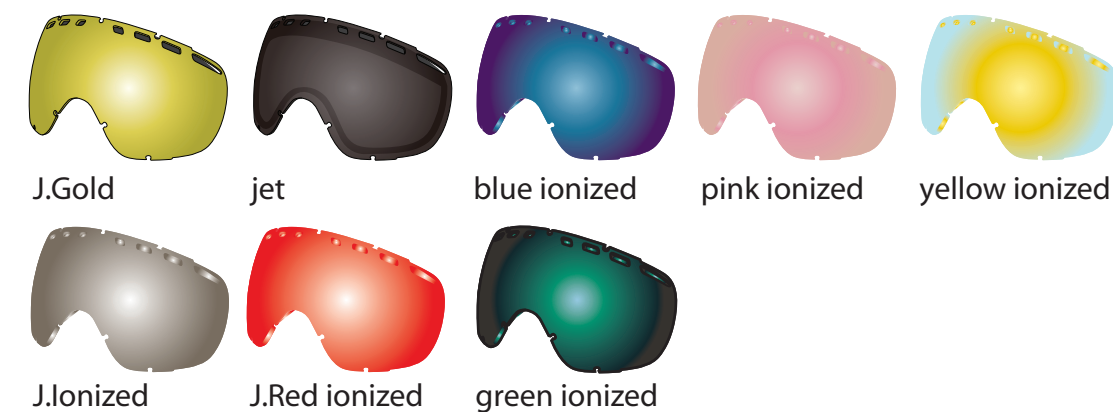

### GOGGLE DETAILS

	COLOR / USE	
LENS	-----	
FRAME	-----	
PATCH	-----	
STRAP	-----	

# APX

NOT TO SCALE

### FRAME

TOP VIEW

FRONT VIEW

BOTTOM VIEW

FRAME COLOR

VENT COLOR